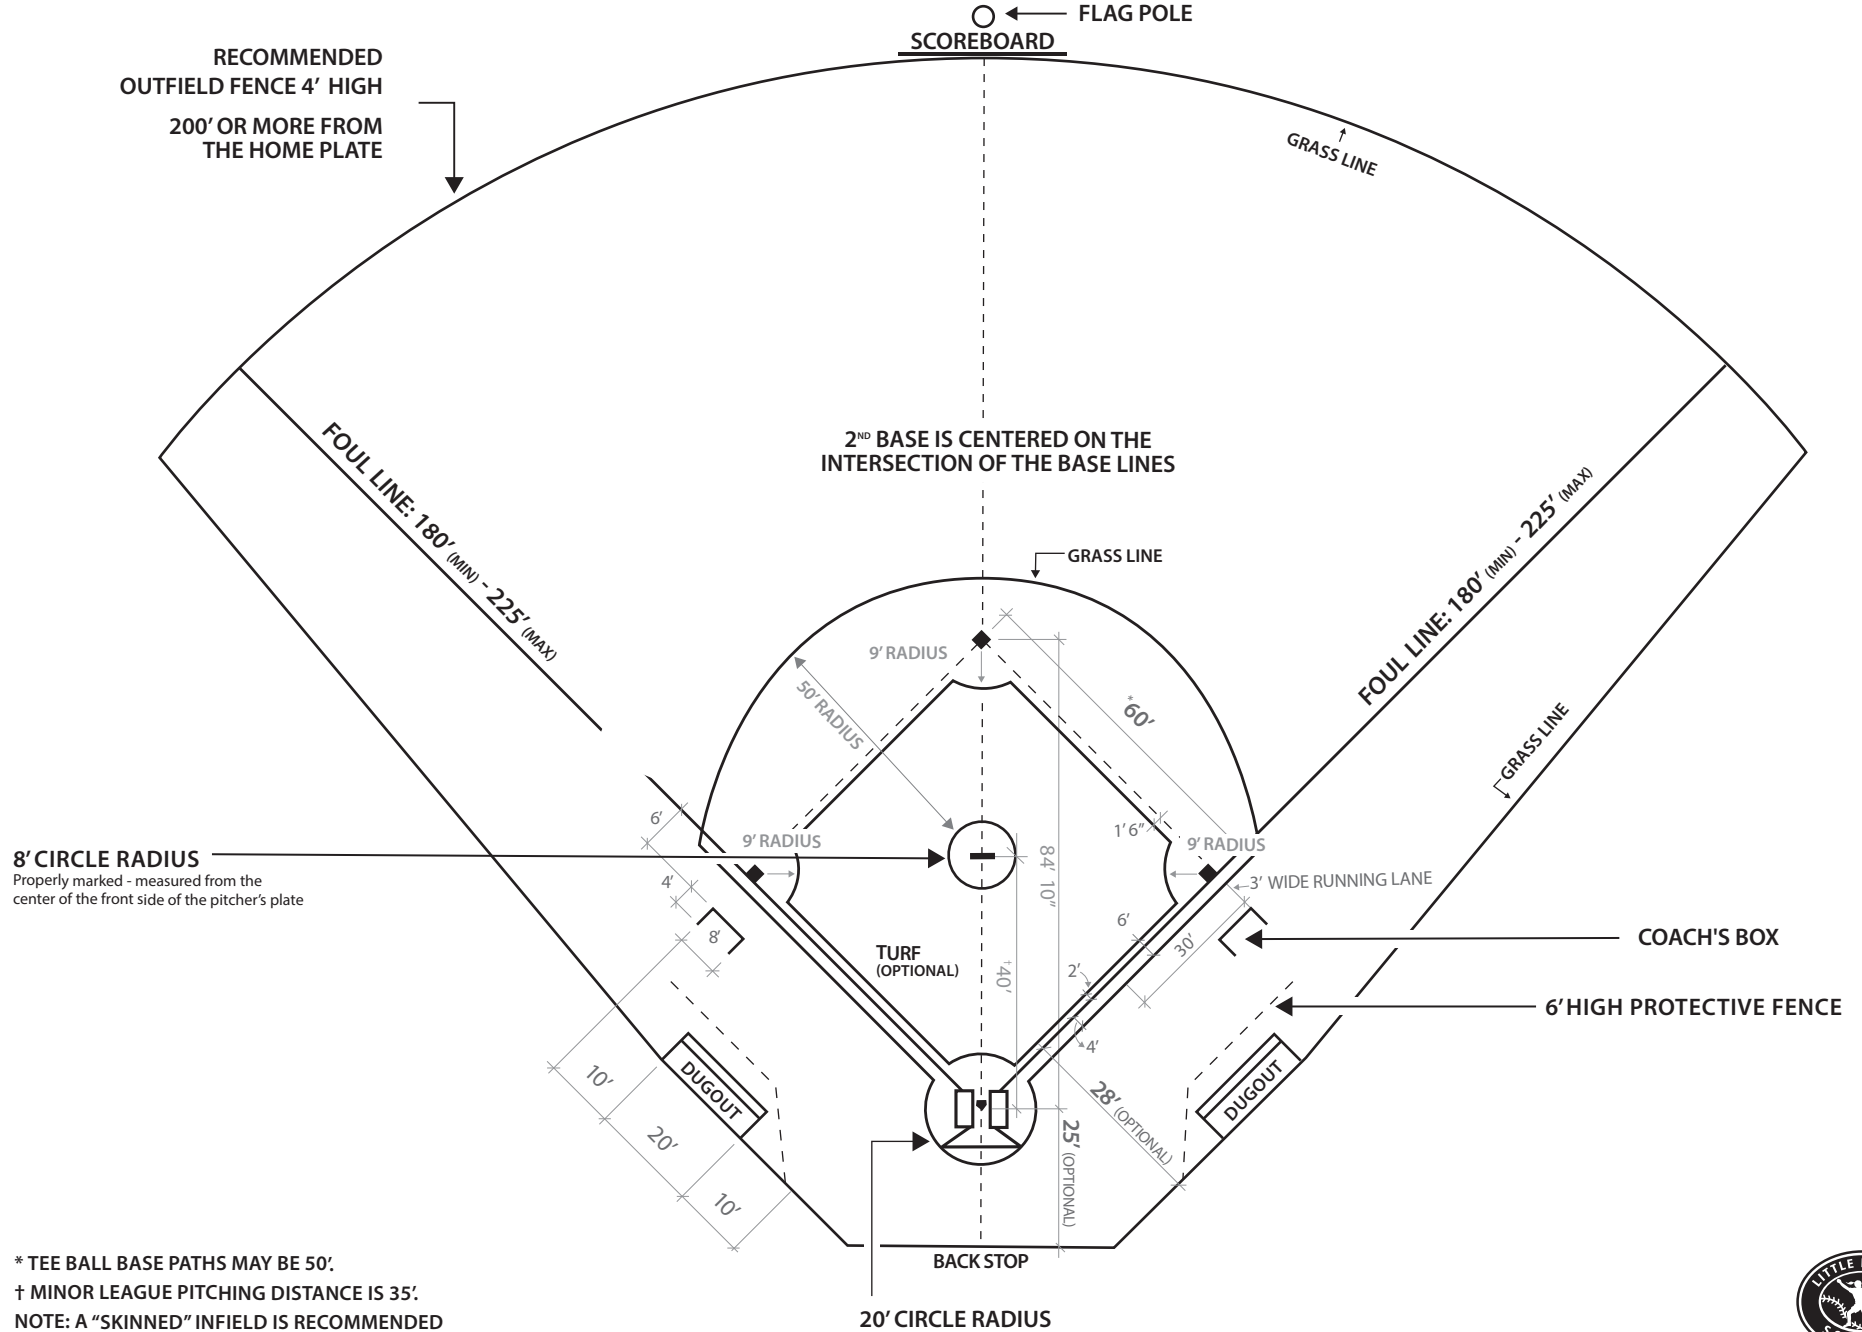

LITTLE LEAGUE SOFTBALL® (MAJOR/MINOR) DIVISIONS FIELD LAYOUT

TEE BALL, COACH, AND MACHINE PITCH

* TEE BALL BASE PATHS MAY BE 50'
 † MINOR LEAGUE PITCHING DISTANCE IS 35'
 NOTE: A "SKINNED" INFIELD IS RECOMMENDED